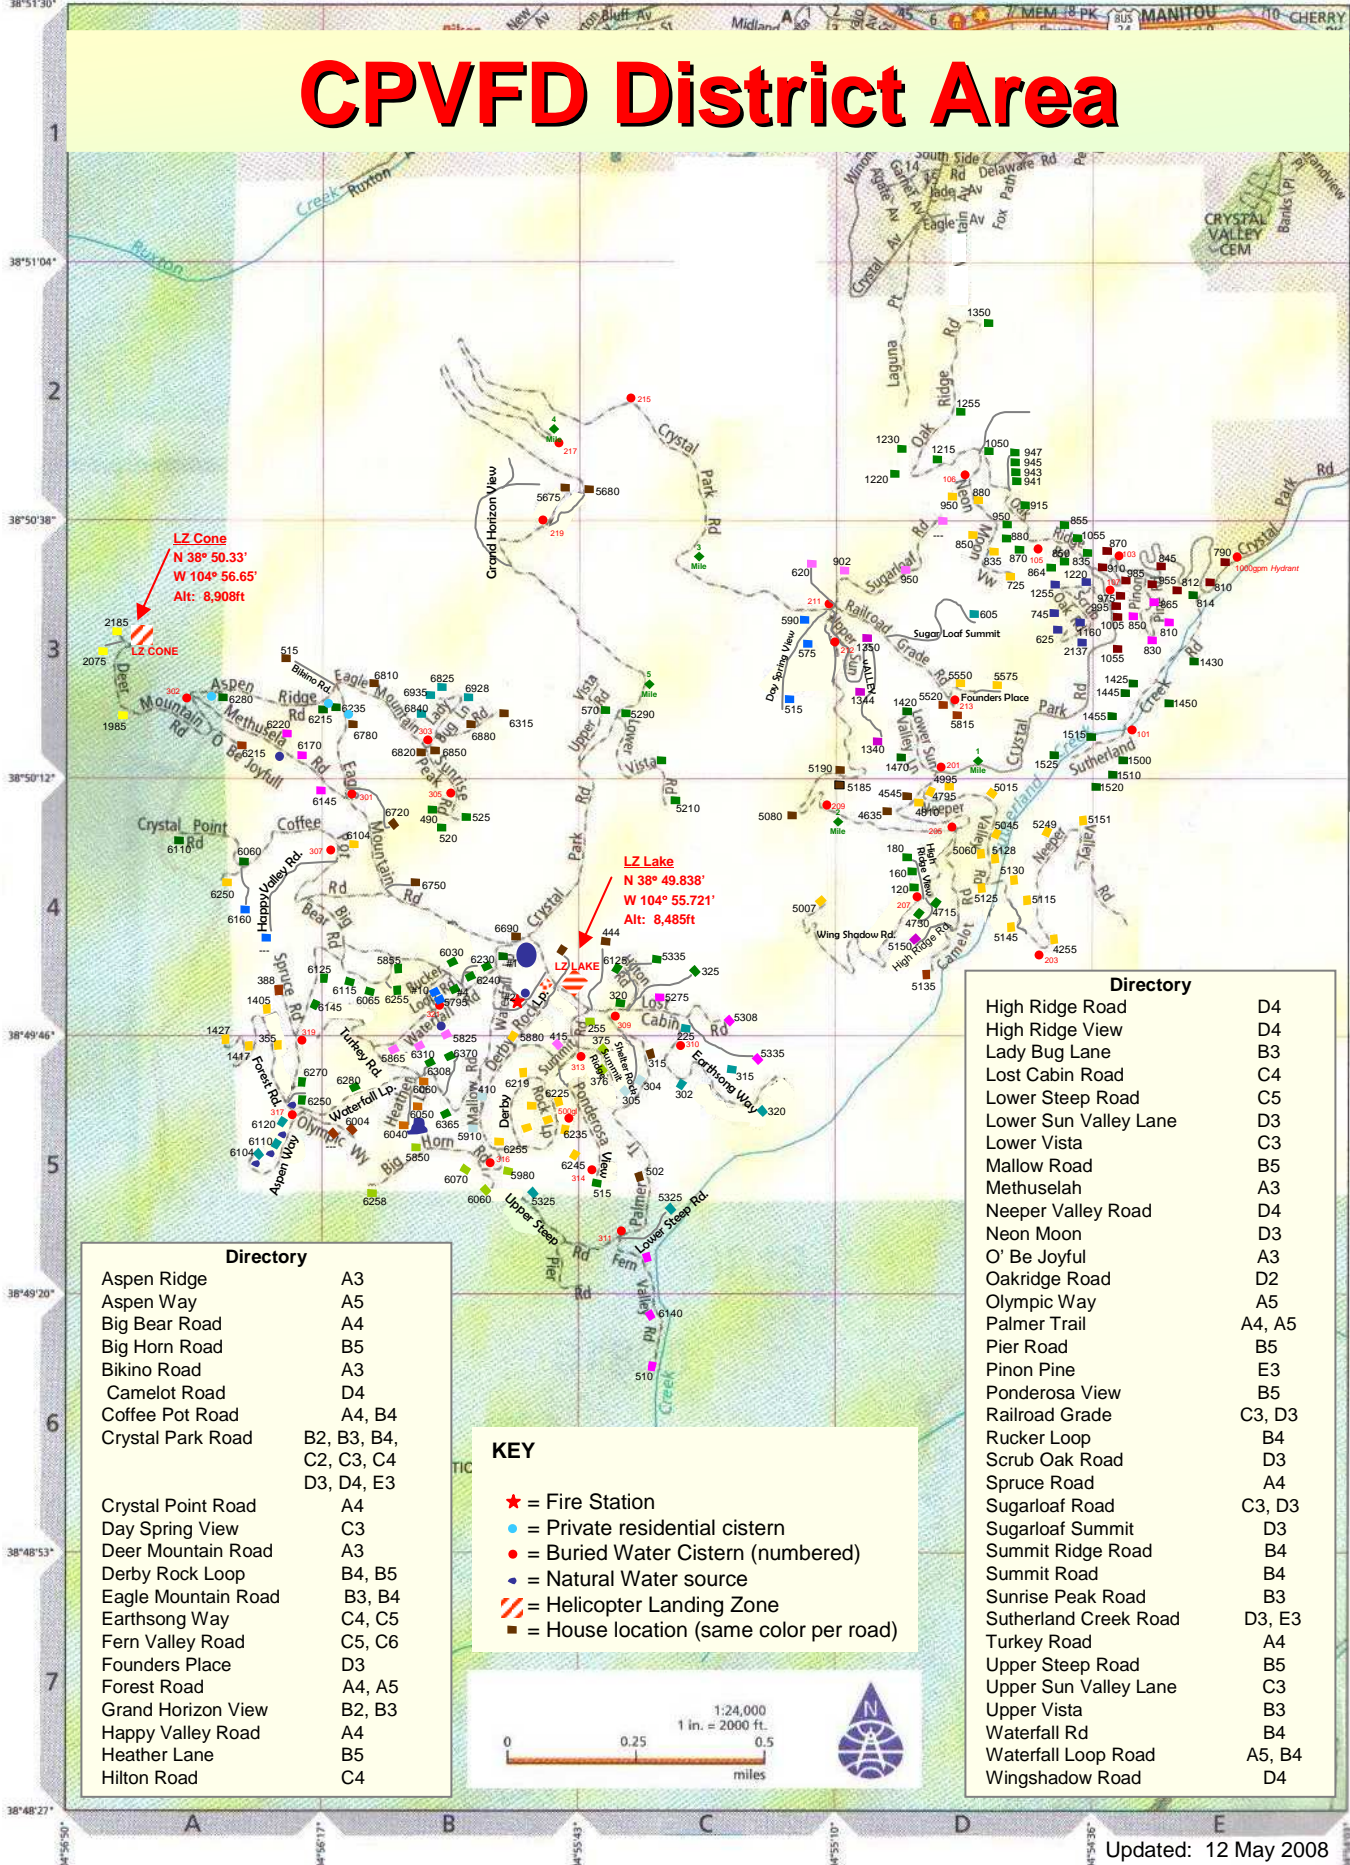

CPVFD District Area

Directory	
Aspen Ridge	A3
Aspen Way	A5
Big Bear Road	A4
Big Horn Road	B5
Bikino Road	A3
Camelot Road	D4
Coffee Pot Road	A4, B4
Crystal Park Road	B2, B3, B4, C2, C3, C4, D3, D4, E3
Crystal Point Road	A4
Day Spring View	C3
Deer Mountain Road	A3
Derby Rock Loop	B4, B5
Eagle Mountain Road	B3, B4
Earthsong Way	C4, C5
Fern Valley Road	C5, C6
Founders Place	D3
Forest Road	A4, A5
Grand Horizon View	B2, B3
Happy Valley Road	A4
Heather Lane	B5
Hilton Road	C4

KEY

- ★ = Fire Station
- = Private residential cistern
- = Buried Water Cistern (numbered)
- = Natural Water source
- ▧ = Helicopter Landing Zone
- = House location (same color per road)

Directory	
High Ridge Road	D4
High Ridge View	D4
Lady Bug Lane	B3
Lost Cabin Road	C4
Lower Steep Road	C5
Lower Sun Valley Lane	D3
Lower Vista	C3
Mallow Road	B5
Methuselah	A3
Neeper Valley Road	D4
Neon Moon	D3
O' Be Joyful	A3
Oakridge Road	D2
Olympic Way	A5
Palmer Trail	A4, A5
Pier Road	B5
Pinon Pine	E3
Ponderosa View	B5
Railroad Grade	C3, D3
Rucker Loop	B4
Scrub Oak Road	D3
Spruce Road	A4
Sugarloaf Road	C3, D3
Sugarloaf Summit	D3
Summit Ridge Road	B4
Summit Road	B4
Sunrise Peak Road	B3
Sutherland Creek Road	D3, E3
Turkey Road	A4
Upper Steep Road	B5
Upper Sun Valley Lane	C3
Upper Vista	B3
Waterfall Rd	B4
Waterfall Loop Road	A5, B4
Wingshadow Road	D4